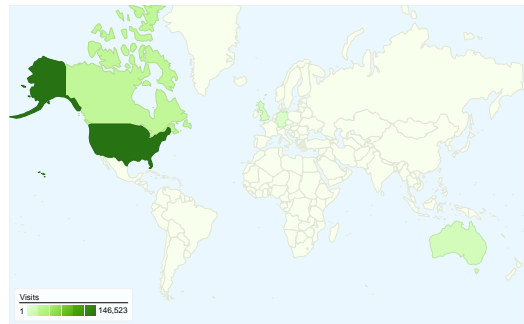

Visitors
86,165

Map Overlay world

Traffic Sources Overview

- **Direct Traffic**
92,199.00 (39.89%)
- **Referring Sites**
83,534.00 (36.14%)
- **Search Engines**
55,387.00 (23.96%)

Content Overview

Pages	Pageviews	% Pageviews
/	152,111	13.59%
/tracker	148,038	13.23%
/mrh_theater	31,835	2.84%
/download/mrh_issue3	16,909	1.51%
/mrh2009-Q2/download	15,770	1.41%

86,165 people visited this site

231,120 Visits

86,165 Absolute Unique Visitors

1,119,336 Pageviews

4.84 Average Pageviews

00:05:32 Time on Site

33.31% Bounce Rate

35.06% New Visits

All traffic sources sent a total of 231,120 visits

39.89% Direct Traffic

36.14% Referring Sites

23.96% Search Engines

- Direct Traffic
92,199.00 (39.89%)
- Referring Sites
83,534.00 (36.14%)
- Search Engines
55,387.00 (23.96%)

231,120 visits came from 140 countries/territories

Site Usage

Country/Territory	Visits	Pages/Visit	Avg. Time on Site	% New Visits	Bounce Rate
United States	146,523	5.06	00:05:43	33.05%	31.76%
Canada	26,271	5.45	00:06:40	28.83%	26.50%
Australia	11,430	3.90	00:04:57	38.01%	36.40%
United Kingdom	9,452	3.68	00:04:10	49.85%	42.30%
Germany	5,992	3.75	00:03:56	38.67%	46.58%
New Zealand	3,095	3.51	00:04:20	25.20%	41.26%
France	2,768	3.85	00:03:33	54.30%	37.10%
Norway	2,656	6.19	00:05:45	22.67%	26.77%
Sweden	2,492	5.31	00:05:03	30.30%	27.65%