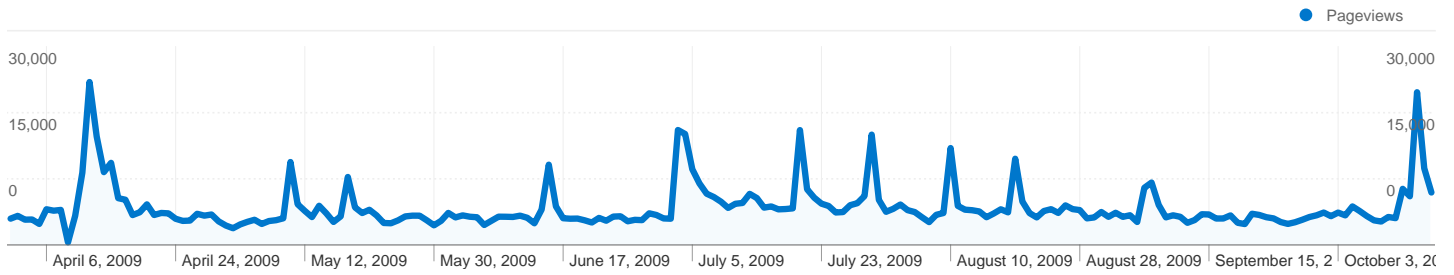

Pages on this site were viewed a total of **1,119,336** times

1,119,336 Pageviews

771,484 Unique Views

33.37% Bounce Rate

Top Content

Pages	Pageviews	% Pageviews
/	152,111	13.59%
/tracker	148,038	13.23%
/mrh_theater	31,835	2.84%
/download/mrh_issue3	16,909	1.51%
/mrh2009-Q2/download	15,770	1.41%