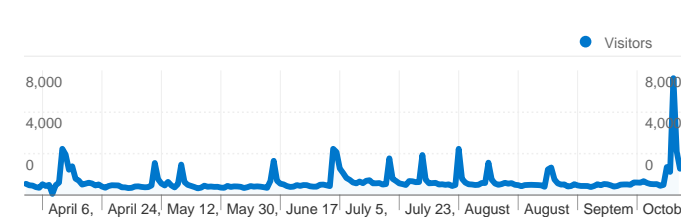

Site Usage

231,120 Visits

33.31% Bounce Rate

1,119,336 Pageviews

00:05:32 Avg. Time on Site

4.84 Pages/Visit

35.06% % New Visits

Visitors Overview

86,165 people visited this site

231,120 Visits

86,165 Absolute Unique Visitors

1,119,336 Pageviews

4.84 Average Pageviews

00:05:32 Time on Site

33.31% Bounce Rate

35.06% New Visits

231,120 visits came from 140 countries/territories

Site Usage

Country/Territory	Visits	Pages/Visit	Avg. Time on Site	% New Visits	Bounce Rate
United States	146,523	5.06	00:05:43	33.05%	31.76%
Canada	26,271	5.45	00:06:40	28.83%	26.50%
Australia	11,430	3.90	00:04:57	38.01%	36.40%
United Kingdom	9,452	3.68	00:04:10	49.85%	42.30%
Germany	5,992	3.75	00:03:56	38.67%	46.58%
New Zealand	3,095	3.51	00:04:20	25.20%	41.26%
France	2,768	3.85	00:03:33	54.30%	37.10%
Norway	2,656	6.19	00:05:45	22.67%	26.77%
Sweden	2,492	5.31	00:05:03	30.30%	27.65%

Denmark	2,143	3.70	00:03:41	40.46%	40.32%
					1 - 10 of 140

Pages on this site were viewed a total of **1,119,336** times

 **1,119,336** Pageviews

 **771,484** Unique Views

 **33.37%** Bounce Rate

Top Content