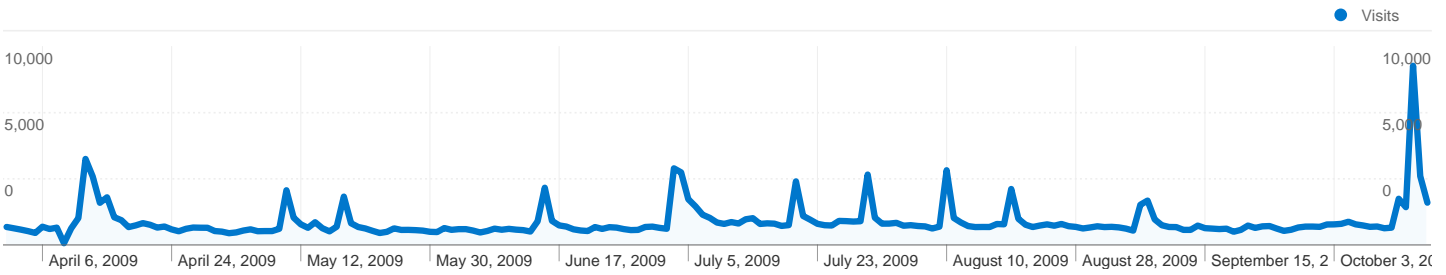

Site Usage

231,120 Visits

33.31% Bounce Rate

1,119,336 Pageviews

00:05:32 Avg. Time on Site

4.84 Pages/Visit

35.06% % New Visits

Visitors Overview

86,165 people visited this site

231,120 Visits

86,165 Absolute Unique Visitors

1,119,336 Pageviews

4.84 Average Pageviews

00:05:32 Time on Site

33.31% Bounce Rate

35.06% New Visits

All traffic sources sent a total of 231,120 visits

39.89% Direct Traffic

36.14% Referring Sites

23.96% Search Engines

- Direct Traffic
92,199.00 (39.89%)
- Referring Sites
83,534.00 (36.14%)
- Search Engines
55,387.00 (23.96%)

231,120 visits came from 140 countries/territories

Site Usage

Country/Territory	Visits	Pages/Visit	Avg. Time on Site	% New Visits	Bounce Rate
United States	146,523	5.06	00:05:43	33.05%	31.76%
Canada	26,271	5.45	00:06:40	28.83%	26.50%
Australia	11,430	3.90	00:04:57	38.01%	36.40%
United Kingdom	9,452	3.68	00:04:10	49.85%	42.30%
Germany	5,992	3.75	00:03:56	38.67%	46.58%
New Zealand	3,095	3.51	00:04:20	25.20%	41.26%
France	2,768	3.85	00:03:33	54.30%	37.10%
Norway	2,656	6.19	00:05:45	22.67%	26.77%
Sweden	2,492	5.31	00:05:03	30.30%	27.65%