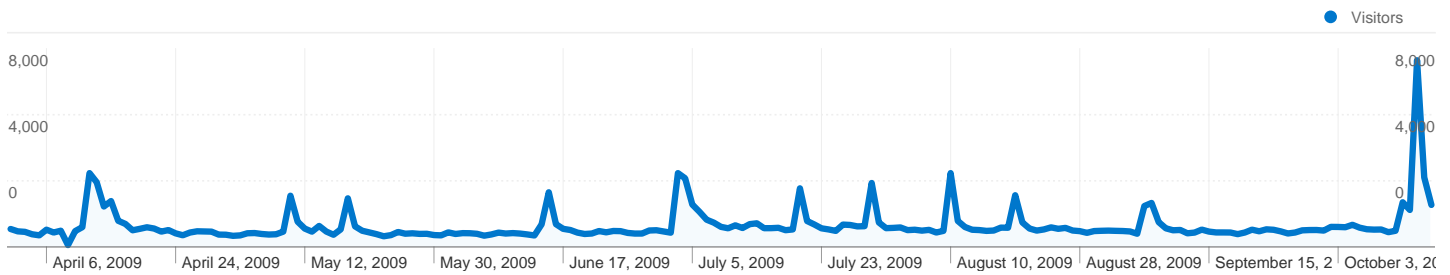

Site Usage

231,120 Visits

33.31% Bounce Rate

1,119,336 Pageviews

00:05:32 Avg. Time on Site

4.84 Pages/Visit

35.06% % New Visits

Visitors Overview

86,165 people visited this site

231,120 Visits

86,165 Absolute Unique Visitors

1,119,336 Pageviews

4.84 Average Pageviews

00:05:32 Time on Site

33.31% Bounce Rate

35.06% New Visits

All traffic sources sent a total of 231,120 visits

39.89% Direct Traffic

36.14% Referring Sites

23.96% Search Engines

- Direct Traffic
92,199.00 (39.89%)
- Referring Sites
83,534.00 (36.14%)
- Search Engines
55,387.00 (23.96%)

231,120 visits came from 140 countries/territories

Site Usage

Country/Territory	Visits	Pages/Visit	Avg. Time on Site	% New Visits	Bounce Rate
United States	146,523	5.06	00:05:43	33.05%	31.76%
Canada	26,271	5.45	00:06:40	28.83%	26.50%
Australia	11,430	3.90	00:04:57	38.01%	36.40%
United Kingdom	9,452	3.68	00:04:10	49.85%	42.30%
Germany	5,992	3.75	00:03:56	38.67%	46.58%
New Zealand	3,095	3.51	00:04:20	25.20%	41.26%
France	2,768	3.85	00:03:33	54.30%	37.10%
Norway	2,656	6.19	00:05:45	22.67%	26.77%
Sweden	2,492	5.31	00:05:03	30.30%	27.65%