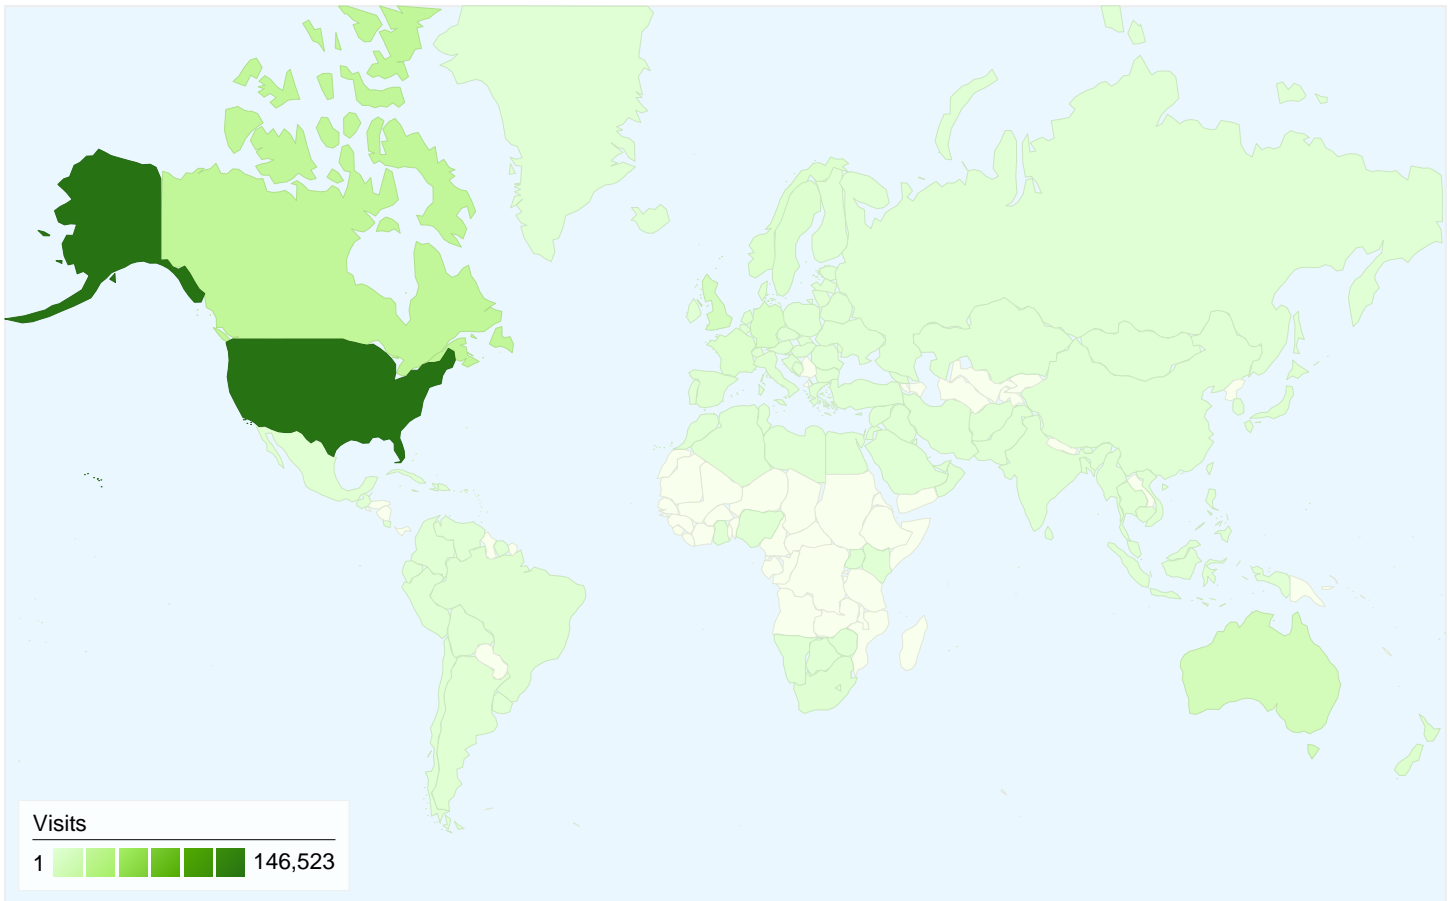

Visitors
86,165

Map Overlay world

Traffic Sources Overview

- **Direct Traffic**
92,199.00 (39.89%)
- **Referring Sites**
83,534.00 (36.14%)
- **Search Engines**
55,387.00 (23.96%)

Content Overview

Pages	Pageviews	% Pageviews
/	152,111	13.59%
/tracker	148,038	13.23%
/mrh_theater	31,835	2.84%
/download/mrh_issue3	16,909	1.51%
/mrh2009-Q2/download	15,770	1.41%

86,165 people visited this site

231,120 Visits

86,165 Absolute Unique Visitors

1,119,336 Pageviews

4.84 Average Pageviews

00:05:32 Time on Site

33.31% Bounce Rate

35.06% New Visits

All traffic sources sent a total of 231,120 visits

39.89% Direct Traffic

36.14% Referring Sites

23.96% Search Engines

- Direct Traffic
92,199.00 (39.89%)
- Referring Sites
83,534.00 (36.14%)
- Search Engines
55,387.00 (23.96%)

231,120 visits came from 140 countries/territories

Site Usage

Country/Territory	Visits	Pages/Visit	Avg. Time on Site	% New Visits	Bounce Rate
United States	146,523	5.06	00:05:43	33.05%	31.76%
Canada	26,271	5.45	00:06:40	28.83%	26.50%
Australia	11,430	3.90	00:04:57	38.01%	36.40%
United Kingdom	9,452	3.68	00:04:10	49.85%	42.30%
Germany	5,992	3.75	00:03:56	38.67%	46.58%
New Zealand	3,095	3.51	00:04:20	25.20%	41.26%
France	2,768	3.85	00:03:33	54.30%	37.10%
Norway	2,656	6.19	00:05:45	22.67%	26.77%
Sweden	2,492	5.31	00:05:03	30.30%	27.65%